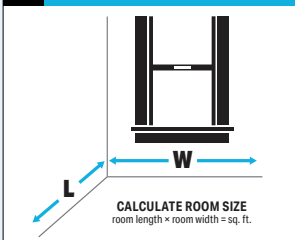

## 10,000 BTU | ELECTRONIC

**4AW10000A**

|                                      |   |
|--------------------------------------|---|
| <b>UPC CODE</b>                      | 850026535020  |
| <b>COOLING CAPACITY (BTU)</b>        | 10000   |
| <b>ENERGY STAR</b>                   | No  |
| <b>COVERAGE AREA (sq. ft.)</b>       | 450   |
| <b>CEER</b>                          | 10.9  |
| <b>VOLTAGE</b>                       | 115V  |
| <b>AMPS</b>                          | 9.4   |
| <b>WATTS</b>                         | 905   |
| <b>WINDOW WIDTH (min/max) (in.)</b>  | 23-36   |
| <b>WINDOW HEIGHT (min) (in.)</b>     | 15.5  |
| <b>FAN SPEEDS (cool/fan)</b>         | 3/3   |
| <b>UNIT DIMENSIONS (W×H×D) (in.)</b> | 21.5×14.75×19   |
| <b>PKG. DIMENSIONS (W×H×D) (in.)</b> | 23×17×22  |
| <b>WEIGHT (Net/Gross) (lbs.)</b>     | 58/64.25  |
| <b>CONTAINER QTY. (40HQ)</b>         | 498   |
| <b>REFRIGERANT</b>                   | R32   |
| <b>OUTLET CONFIGURATION</b>          | <br>15A - 115V |

#### 1 MEASURE AREA OF THE ROOM

#### 4 MEASURE WINDOW OPENING (HEIGHT & WIDTH)